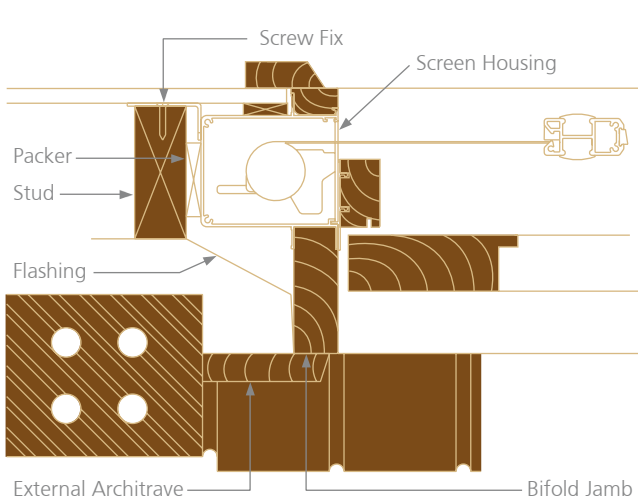

Existing Construction Installation – Brick veneer