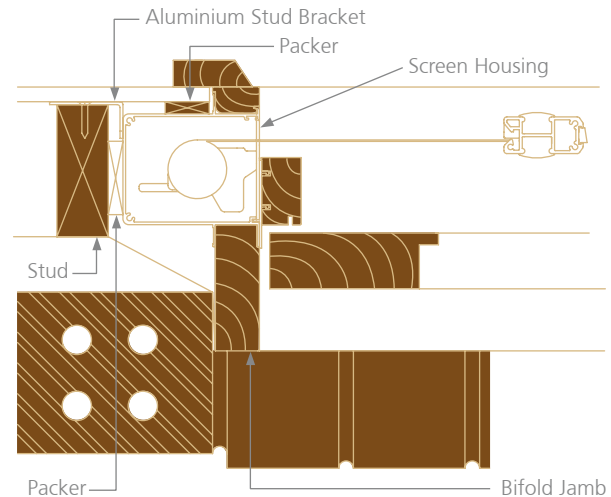

New Construction Installation – Brick veneer

Our commitment to continual product development necessitates that sizes and specifications may change without notice.