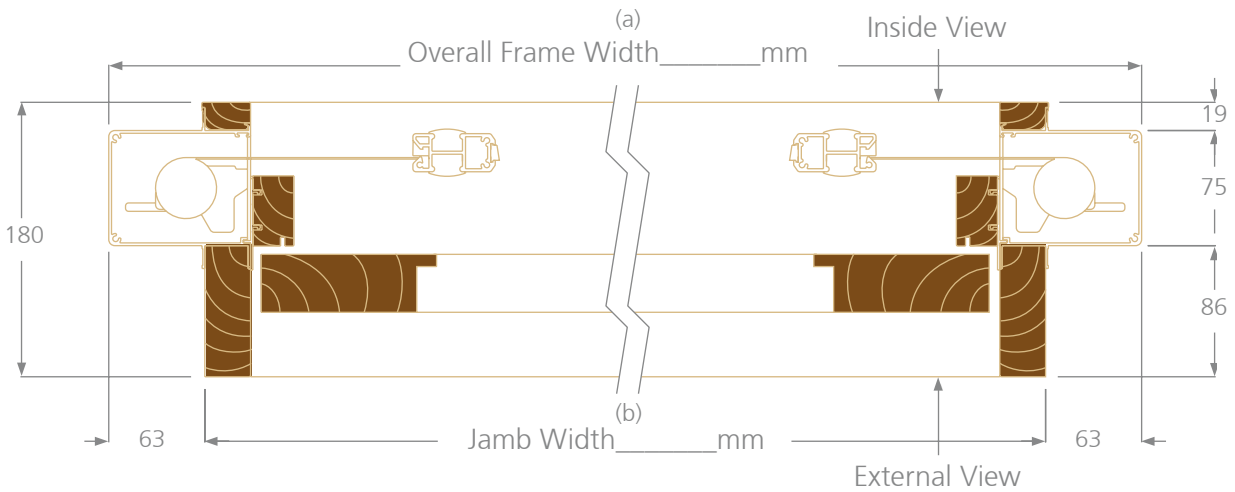

# Screened Bifold Door Specifications

- Suitable for tall openings – up to 2700mm high
- Suitable for wide openings – up to 3000mm wide single span (2400mm high), 5900 wide double span
- Child friendly operation – simple magnetic catch – operable from any height
- No slamming and cushioned impact resistance
- Universal release position – screen can be opened to any distance and will stay in its resting location
- Load Balancing Technology (LBT™) & Tight Technology™ leaves the mesh straight, tight and at maximum tension at all times
- Self Feeding – if mesh is blown, bumped or pulled out of its track it will quickly self feed itself back into the track when rolled away
- 10 year warranty against manufacturing defects to all Door Screen components
- Only available with open out bifold doors

SCREENED BIFOLD DOOR	
max panel weight	40 kgs
max panel width	1000mm
MAX FRAME SIZES	
double screen	2400mm(H) x 5900mm(W)
	2700mm(H) x 4800mm(W)
single screen	2400mm(H) x 3000mm(W)
	2700mm(H) x 2400mm(W)

## How to Order

When ordering please specify both sizes a) Overall Frame Width (measured from outer metal housing to outer metal housing) and b) Jamb Width (measured from outer jamb to outer jamb). Speak to your builder or call Southern Star for more advice and installation details. Important note: Do not allow any fixings to penetrate the screen housing or the screen will be damaged