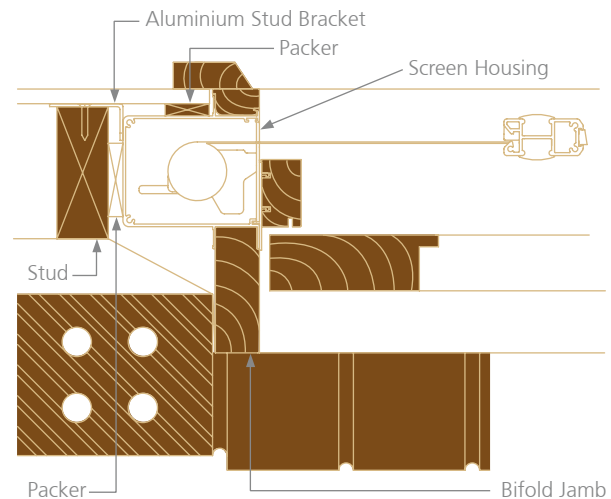

New Construction Installation – Brick veneer

Our commitment to continual product development necessitates that sizes and specifications may change without notice.