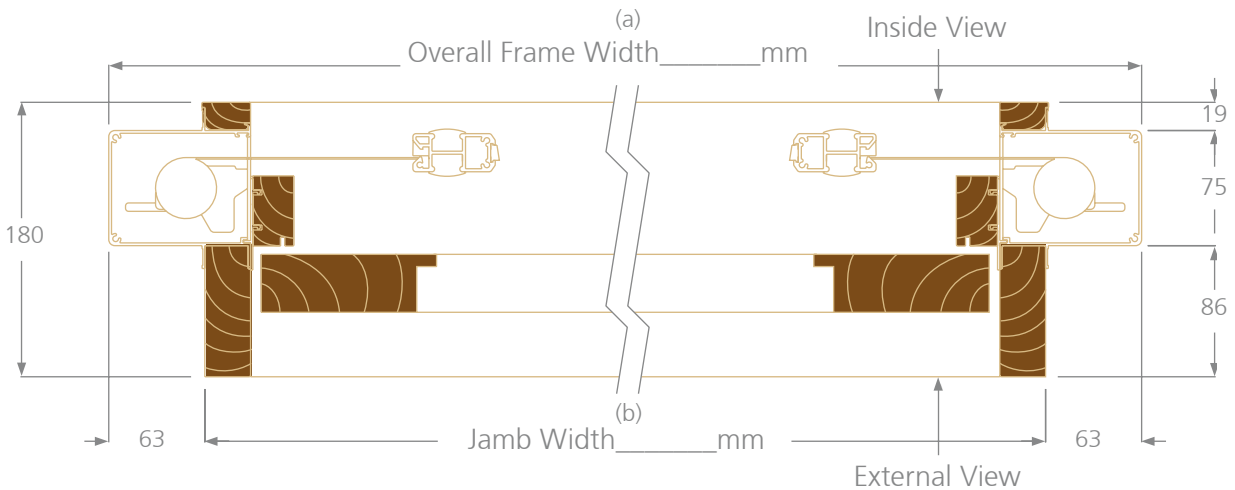

# Screened Bifold Door Specifications

- Suitable for tall openings – up to 2700mm high
- Suitable for wide openings – up to 3000mm wide single span (2400mm high), 5900 wide double span
- Child friendly operation – simple magnetic catch – operable from any height
- No slamming and cushioned impact resistance
- Universal release position – screen can be opened to any distance and will stay in its resting location
- Load Balancing Technology (LBT™) & Tight Technology™ leaves the mesh straight, tight and at maximum tension at all times
- Self Feeding – if mesh is blown, bumped or pulled out of its track it will quickly self feed itself back into the track when rolled away
- 10 year warranty against manufacturing defects to all Door Screen components
- Only available with open out bifold doors

SCREENED BIFOLD DOOR	
max panel weight	40 kgs
max panel width	1000mm
MAX FRAME SIZES	
double screen	2400mm(H) x 5900mm(W)
	2700mm(H) x 4800mm(W)
single screen	2400mm(H) x 3000mm(W)
	2700mm(H) x 2400mm(W)

## How to Order

When ordering please specify both sizes a) Overall Frame Width (measured from outer metal housing to outer metal housing) and b) Jamb Width (measured from outer jamb to outer jamb). Speak to your builder or call Southern Star for more advice and installation details. Important note: Do not allow any fixings to penetrate the screen housing or the screen will be damaged