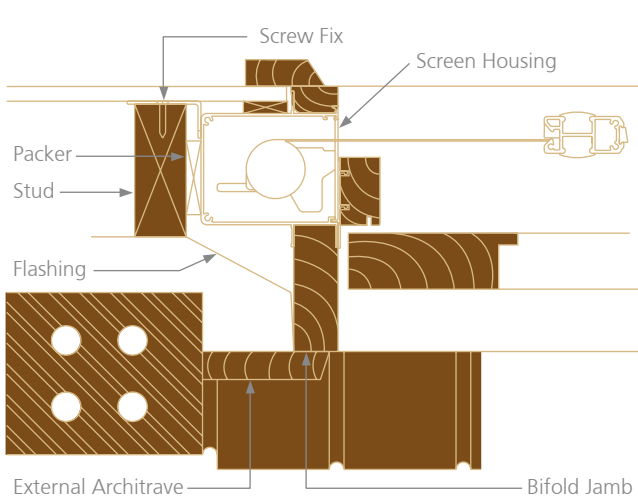

Existing Construction Installation – Brick veneer