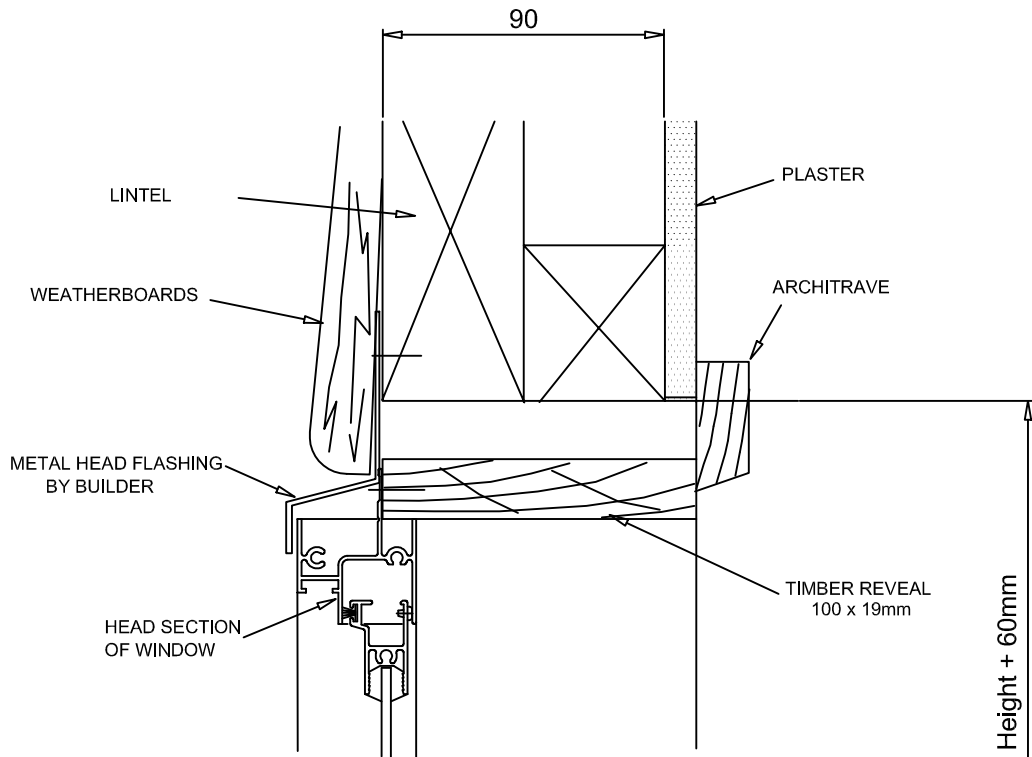

SOUTHERN STAR WINDOWS P/L

SAPPHIRE SLIDING WINDOW

SUBJECT: Installation details Brick Veneer

TECHNICAL MANUAL
Page: 9.1
Date: March 2005

TYPICAL HEAD DETAIL
(WALL OVER WINDOW)

TYPICAL SILL DETAIL