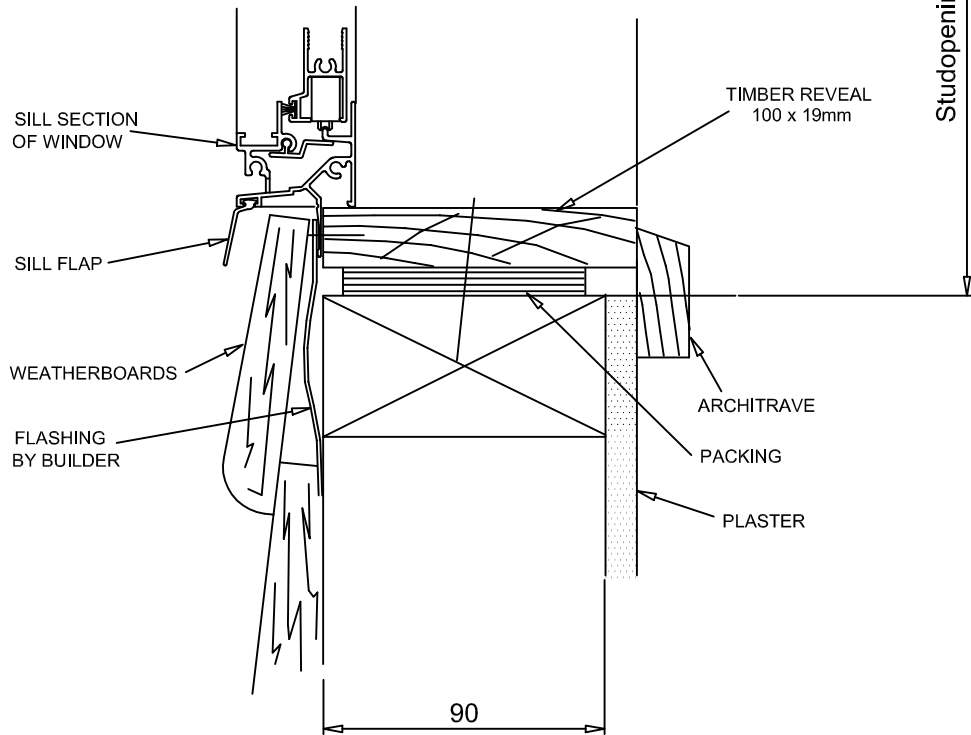

SOUTHERN STAR WINDOWS P/L

SAPPHIRE SLIDING WINDOW

SUBJECT: Installation details Brick Veneer

TECHNICAL MANUAL
Page: 9.1
Date: March 2005

TYPICAL HEAD DETAIL
(WALL OVER WINDOW)

TYPICAL SILL DETAIL