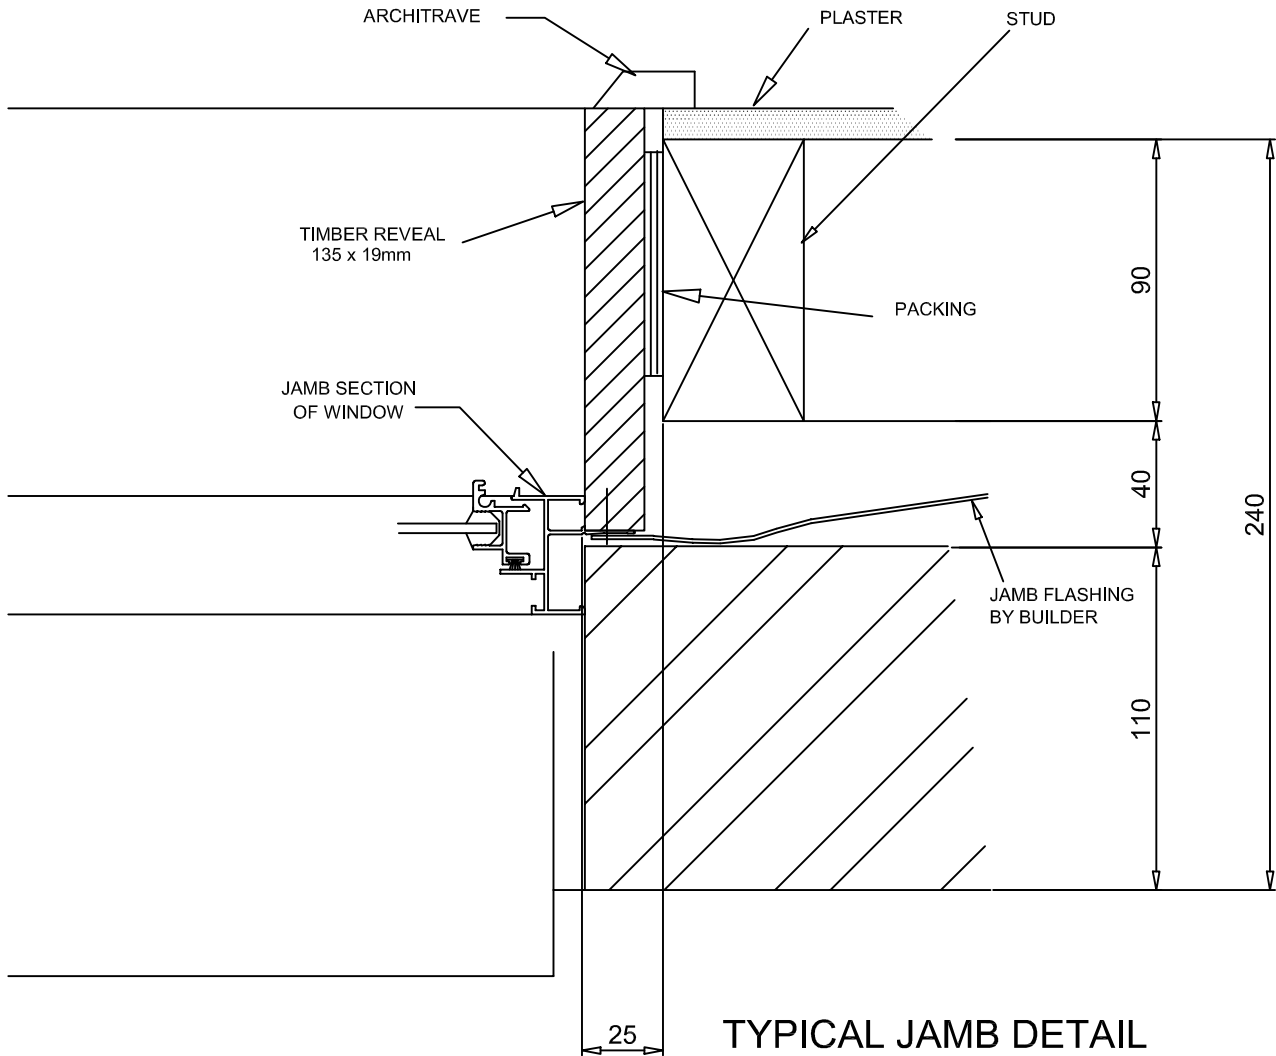

SOUTHERN STAR WINDOWS P/L

SAPPHIRE SLIDING WINDOW

SUBJECT: Installation details Brick Veneer

TECHNICAL MANUAL
Page: 9.1
Date: March 2005

TYPICAL HEAD DETAIL
(WALL OVER WINDOW)

TYPICAL SILL DETAIL