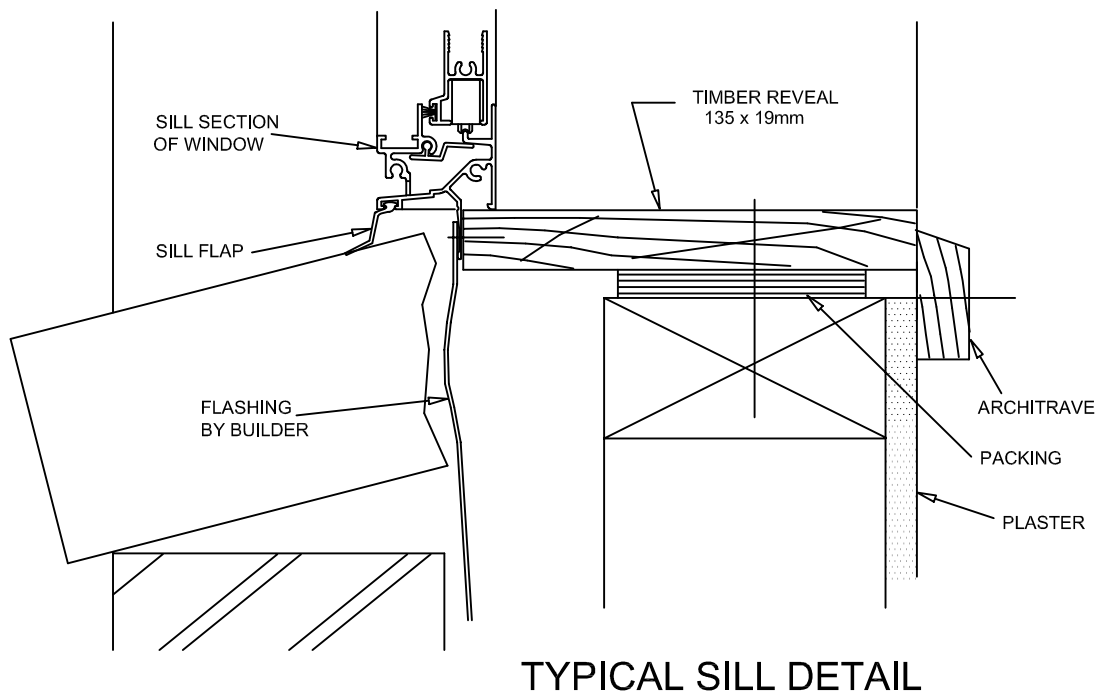

SOUTHERN STAR WINDOWS P/L

SAPPHIRE SLIDING WINDOW

SUBJECT: Installation details Brick Veneer

TECHNICAL MANUAL
Page: 9.1
Date: March 2005

TYPICAL HEAD DETAIL
(WALL OVER WINDOW)

TYPICAL SILL DETAIL